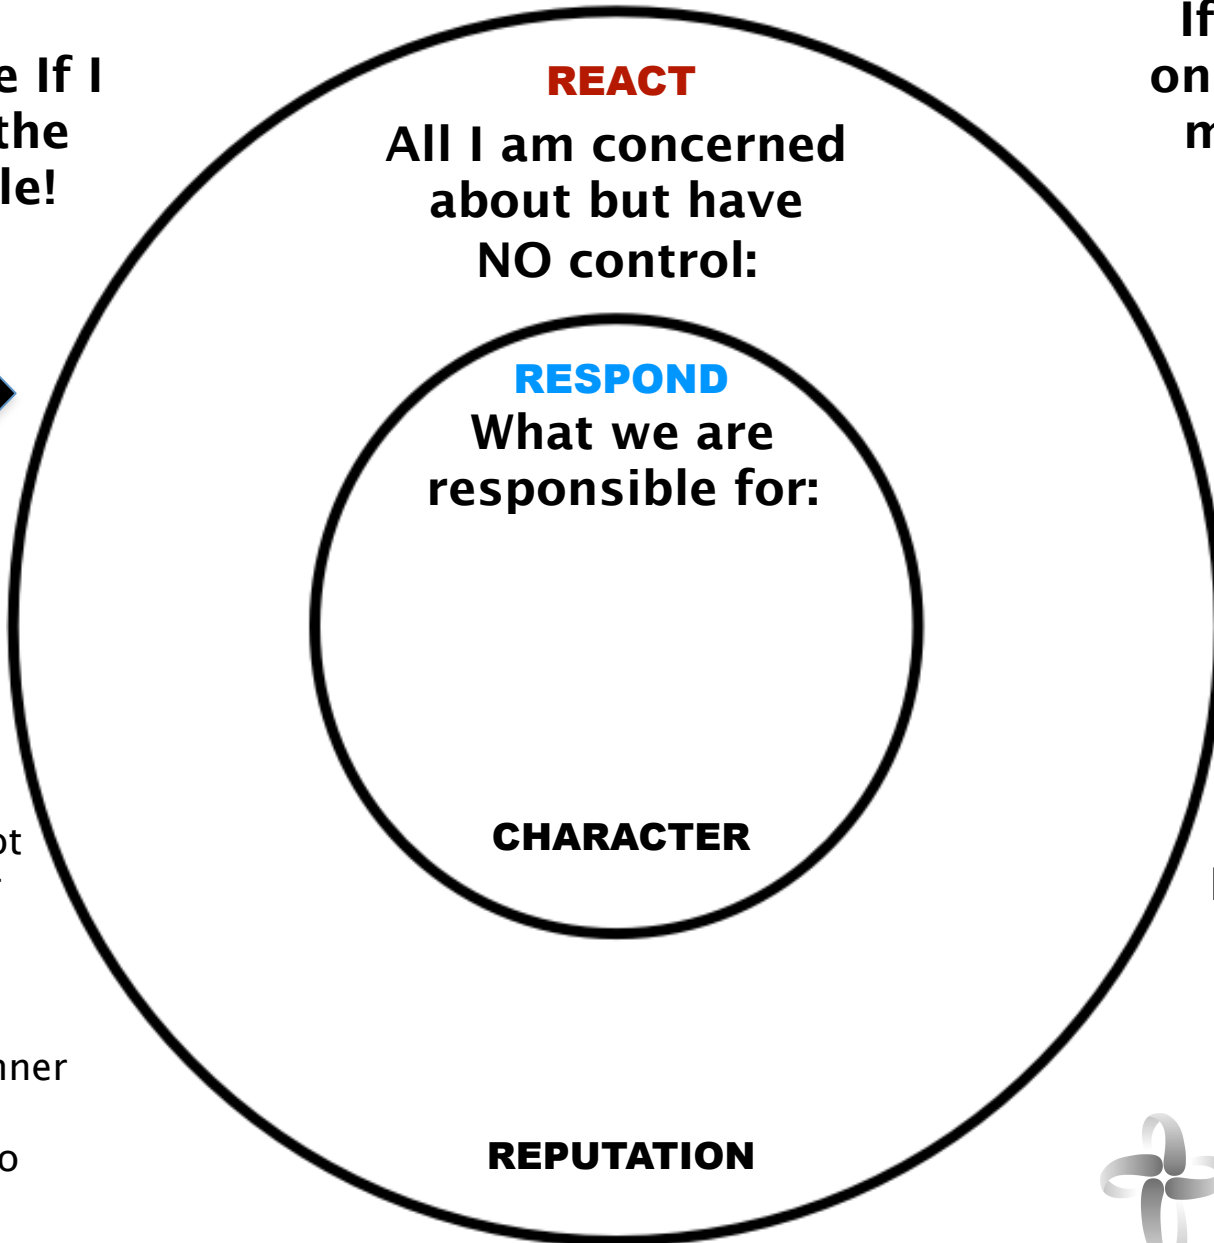

The Circle of Concern

Ineffective people focus on the outer circle!

If our focus stays on the outer circle our influence will shrink.

Serenity Prayer

God grant me the serenity to accept the things I cannot change (outer circle); courage to change the things I can (inner circle); and the wisdom to know the difference.

Effective People Focus on the Inside Circle. If We Focus There We Will Grow!

CENTERED
for **LIFE**

My Circle of Concern

I will be
Ineffective If I
focus on the
outer circle!

If my focus stays
on the outer circle
my influence will
shrink.

Serenity Prayer

God grant me
the serenity
to accept the
things I cannot
change (outer
circle);
courage to
change the
things I can(inner
circle);
and wisdom to
know the
difference.

Effective People
Focus on the
Inside Circle. If
I Focus There
I Will Grow!