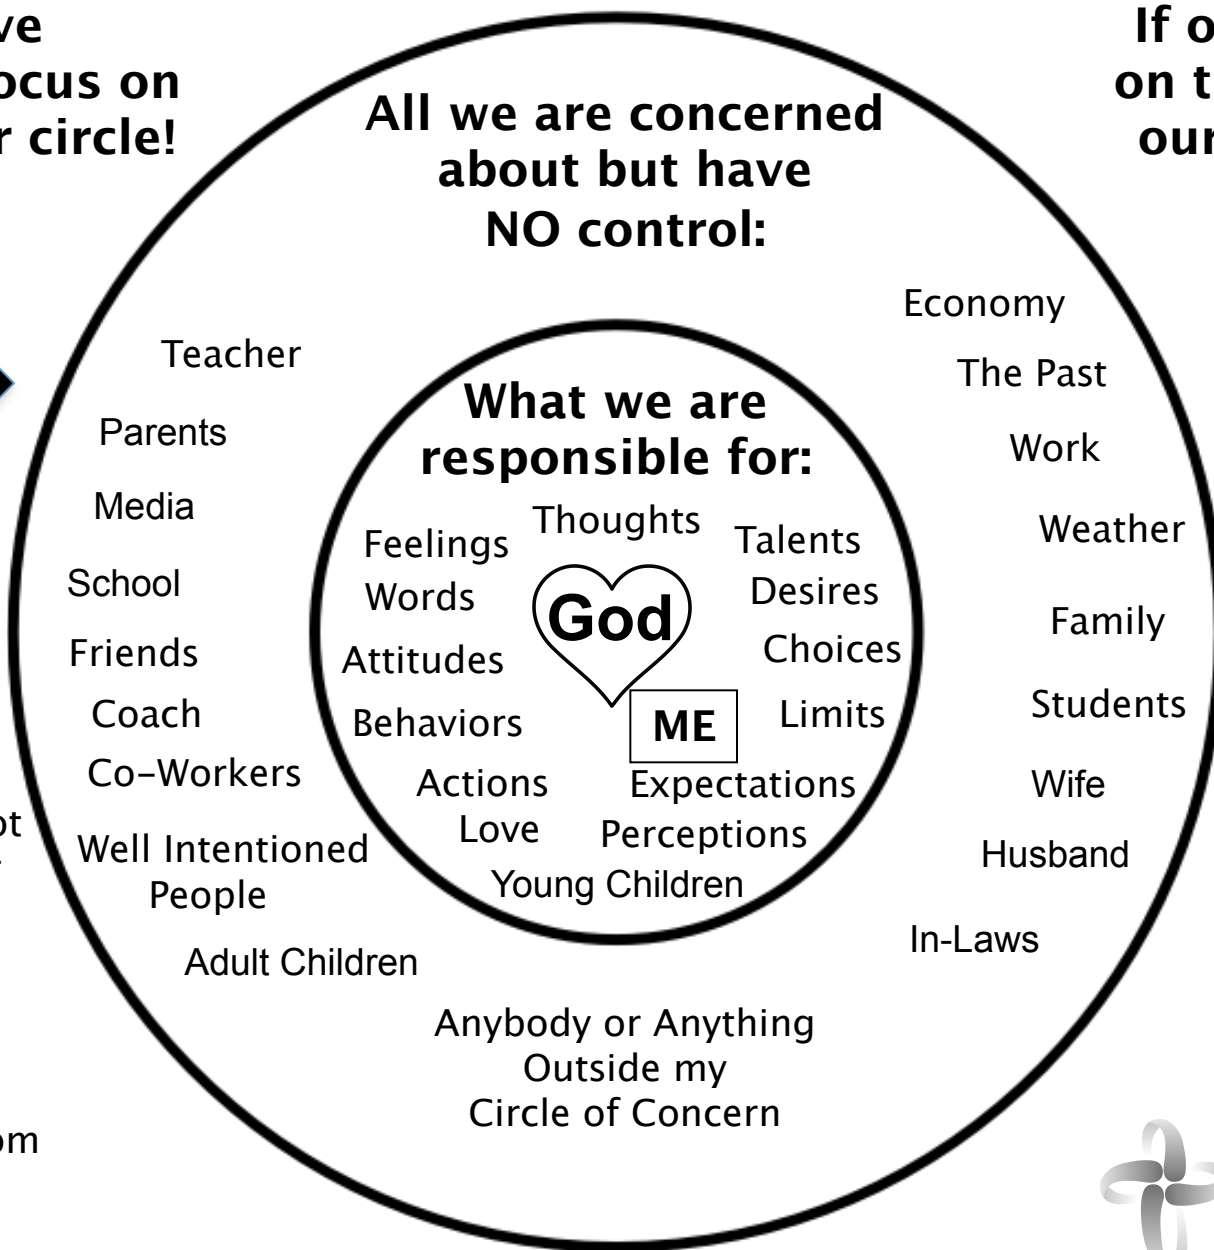

The Circle of Concern

Ineffective people focus on the outer circle!

If our focus stays on the outer circle our influence will shrink.

Serenity Prayer

God grant me the serenity to accept the things I cannot change (outer circle); courage to change the things I can (inner circle); and the wisdom to know the difference.

Effective People Focus on the Inside Circle. If We Focus There We Will Grow!

CENTERED
for **LIFE**

My Circle of Concern

I will be
Ineffective If I
focus on the
outer circle!

If my focus stays
on the outer circle
my influence will
shrink.

Serenity Prayer

God grant me
the serenity
to accept the
things I cannot
change (outer
circle);
courage to
change the
things I can(inner
circle);
and wisdom to
know the
difference.

Effective People
Focus on the
Inside Circle. If
I Focus There
I Will Grow!

CENTERED
for LIFE